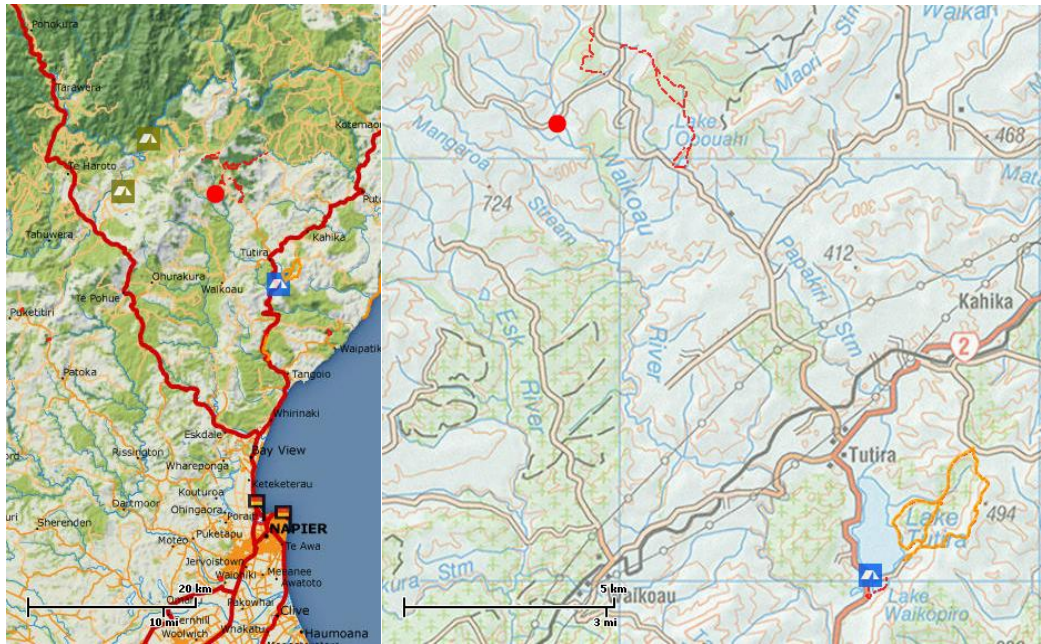

Waikoau Stream

Hawkes Bay

Public access from road bridge, but private exit, up the TL of Waipapa stream. Need to contact Landcorp, for access to "Opoahu Station" enquiries@landcorp.co.nz +64 4 381 4050